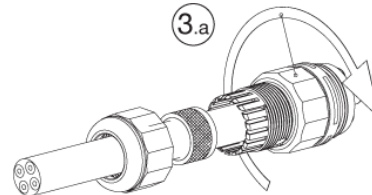

mini  
**TEE**  
PLUG

**TH387**

IP68 3bar

**CE**

MADE IN ITALY

**TH387**

Installazione a pannello  
Panel-mounting installation

**2-3-4-5 POLES**

**Plug a parete**  
Plug panel-mounted

1

**SOCKET**

**2-3-4-5 POLES**

**Versione perforazione isolante**  
Piercing terminals version  
Code: THP.XXX.XXX

No sguainatura  
No unsheathing

**Versione a vite standard**  
Screw terminals  
Code: THB.XXX.XXX (THR.XXX.XXX)

2

3

**Chiave speciale di fissaggio rapido**  
Quick-fixing special tool

4

**PLUG**

**2-3-4-5 POLES**

**Versione perforazione isolante**  
Piercing terminals version  
Code: THP.XXX.XXX

No sguainatura  
No unsheathing