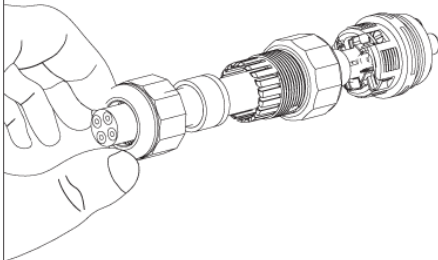

mini  
**TEE**  
PLUG

**TH387**

IP68 3bar

**CE**

MADE IN ITALY

**TH387**

Installazione a pannello  
Panel-mounting installation

**2-3-4-5 POLES**

**Plug a parete**  
Plug panel-mounted

1

**SOCKET**

**2-3-4-5 POLES**

**Versione perforazione isolante**  
Piercing terminals version  
Code: THP.XXX.XXX

No sguainatura  
No unsheathing

**Versione a vite standard**  
Screw terminals  
Code: THB.XXX.XXX (THR.XXX.XXX)

2

3

**Chiave speciale di fissaggio rapido**  
Quick-fixing special tool

4

**PLUG**

**2-3-4-5 POLES**

**Versione perforazione isolante**  
Piercing terminals version  
Code: THP.XXX.XXX

No sguainatura  
No unsheathing