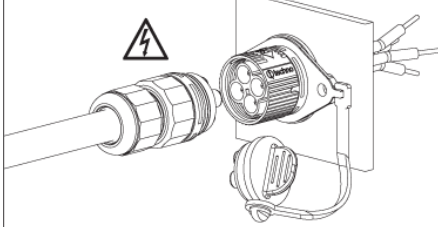

mini  
**TEE**  
PLUG

**TH387**

IP68 3bar

**CE**

MADE IN ITALY

**TH387**

Installazione a pannello  
Panel-mounting installation

**2-3-4-5 POLES**

**Plug a parete**  
Plug panel-mounted

1

**SOCKET**

**2-3-4-5 POLES**

**Versione perforazione isolante**  
Piercing terminals version  
Code: THP.XXX.XXX

No sguainatura  
No unsheathing

**Versione a vite standard**  
Screw terminals  
Code: THB.XXX.XXX (THR.XXX.XXX)