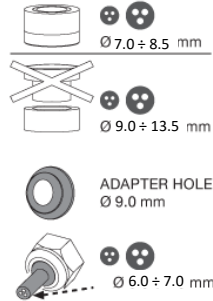

**Plug a parete**  
Plug panel-mounted

1

**SOCKET**

**2-3-4-5 POLES**

**Versione perforazione isolante**  
Piercing terminals version  
Code: THP.XXX.XXX

No sguainatura  
No unsheathing

**Versione a vite standard**  
Screw terminals  
Code: THB.XXX.XXX (THR.XXX.XXX)

2

3

**Chiave speciale di fissaggio rapido**  
Quick-fixing special tool

4

**PLUG**

**2-3-4-5 POLES**

**Versione perforazione isolante**  
Piercing terminals version  
Code: THP.XXX.XXX

No sguainatura  
No unsheathing