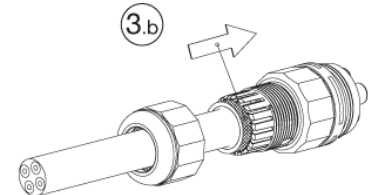

**Plug a parete**  
Plug panel-mounted

1

**SOCKET**

**2-3-4-5 POLES**

**Versione perforazione isolante**  
Piercing terminals version  
Code: THP.XXX.XXX

No sguainatura  
No unsheathing

**Versione a vite standard**  
Screw terminals  
Code: THB.XXX.XXX (THR.XXX.XXX)

2

3

**Chiave speciale di fissaggio rapido**  
Quick-fixing special tool

4

**PLUG**

**2-3-4-5 POLES**

**Versione perforazione isolante**  
Piercing terminals version  
Code: THP.XXX.XXX

No sguainatura  
No unsheathing