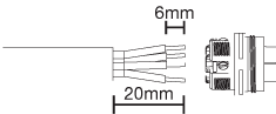

mini  
**TEE**  
PLUG

**TH387**

IP68 3bar

**CE**

MADE IN ITALY

**TH387**

Installazione a pannello  
Panel-mounting installation

**2-3-4-5 POLES**

**Plug a parete**  
Plug panel-mounted

1

**SOCKET**

**2-3-4-5 POLES**

**Versione perforazione isolante**  
Piercing terminals version  
Code: THP.XXX.XXX

No sguainatura  
No unsheathing

**Versione a vite standard**  
Screw terminals  
Code: THB.XXX.XXX (THR.XXX.XXX)