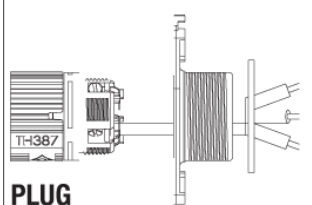

**Plug a parete**  
Plug panel-mounted

1

**SOCKET**

**2-3-4-5 POLES**

**Versione perforazione isolante**  
Piercing terminals version  
Code: THP.XXX.XXX

No sguainatura  
No unsheathing

**Versione a vite standard**  
Screw terminals  
Code: THB.XXX.XXX (THR.XXX.XXX)

2

3

**Chiave speciale di fissaggio rapido**  
Quick-fixing special tool

4

**PLUG**

**2-3-4-5 POLES**

**Versione perforazione isolante**  
Piercing terminals version  
Code: THP.XXX.XXX

No sguainatura  
No unsheathing

**Versione a vite standard**  
Screw terminals  
Code: THB.XXX.XXX (THR.XXX.XXX)

5