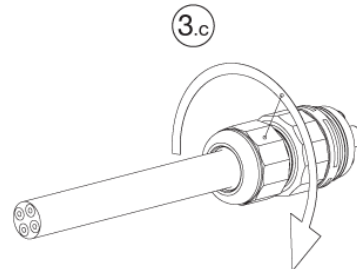

mini  
**TEE**  
PLUG

**TH387**

IP68 3bar

**CE**

MADE IN ITALY

**TH387**

Installazione a pannello  
Panel-mounting installation

**2-3-4-5 POLES**

**Plug a parete**  
Plug panel-mounted

1

**SOCKET**

**2-3-4-5 POLES**

**Versione perforazione isolante**  
Piercing terminals version  
Code: THP.XXX.XXX

No sguainatura  
No unsheathing

**Versione a vite standard**  
Screw terminals  
Code: THB.XXX.XXX (THR.XXX.XXX)

2

3

**Chiave speciale di fissaggio rapido**  
Quick-fixing special tool

4

**PLUG**

**2-3-4-5 POLES**

**Versione perforazione isolante**  
Piercing terminals version  
Code: THP.XXX.XXX

No sguainatura  
No unsheathing