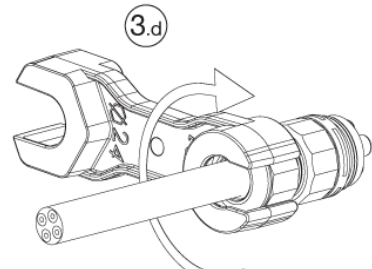

**Plug a parete**  
Plug panel-mounted

1

**SOCKET**

**2-3-4-5 POLES**

**Versione perforazione isolante**  
Piercing terminals version  
Code: THP.XXX.XXX

No sguainatura  
No unsheathing

**Versione a vite standard**  
Screw terminals  
Code: THB.XXX.XXX (THR.XXX.XXX)

2

3

**Chiave speciale di fissaggio rapido**  
Quick-fixing special tool

4

**PLUG**

**2-3-4-5 POLES**

**Versione perforazione isolante**  
Piercing terminals version  
Code: THP.XXX.XXX

No sguainatura  
No unsheathing